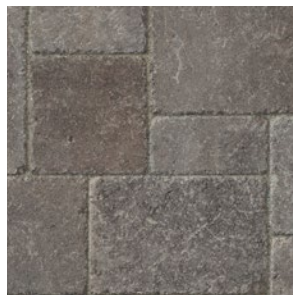

MEGA-BERGERAC[®]

PAVER

HAND-COBBLED APPEARANCE WITH A DIMPLED SURFACE

BELGARD
PAVES THE WAY[™]

MEGA-BERGERAC[®]

PAVER

HAND-COBBLED APPEARANCE
WITH A DIMPLED SURFACE

✔ FEATURES & BENEFITS

- Hand-cobbled appearance
- Rugged strength & superior durability
- Dimpled surface & unique color blends
- Large format paver system

🔥 AVAILABLE COLORS

ASPEN*

RIO*

TOSCANA

VICTORIAN

**3-piece is special order only*

🧱 SHAPES & SIZES

3-PIECE | 80MM

4 3/4 x 9 1/2 x 3 1/8

9 1/2 x 9 1/2 x 3 1/8

9 1/2 x 14 1/4 x 3 1/8

LARGE SQUARE | 80MM

14 1/4 x 14 1/4 x 3 1/8

Large square stocked in Toscana, Victorian, Aspen and Rio in both antiqued and PP (pre-processed).